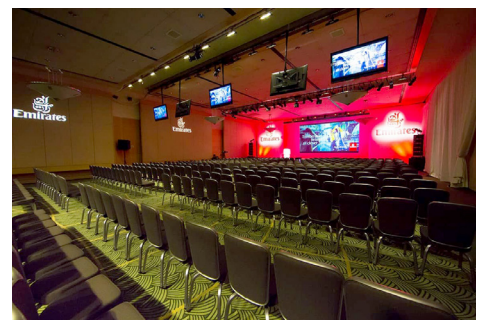

# Atrium Ballroom A

**RONALD REAGAN ★ MAX CAPACITY 495 | 2,964 SF**

## Accommodates:

SET-UP	Theater	Classroom	Boardroom	U-Shape	Banquet	Reception
Atrium Ballroom A	336	222	50	60	200	495
Atrium Ballroom B	638	396	80	90	320	780
Atrium Ballroom	944	627	124	140	620	1,275

## Space Features:

- Stage
- Green Room
- Foyer
- Coat Room
- Video Conferencing
- Press Broadcast Closet
- Airwall Divides Space Into Two Rooms
- Adjacent VIP Holding Room
- Dedicated Registration Area